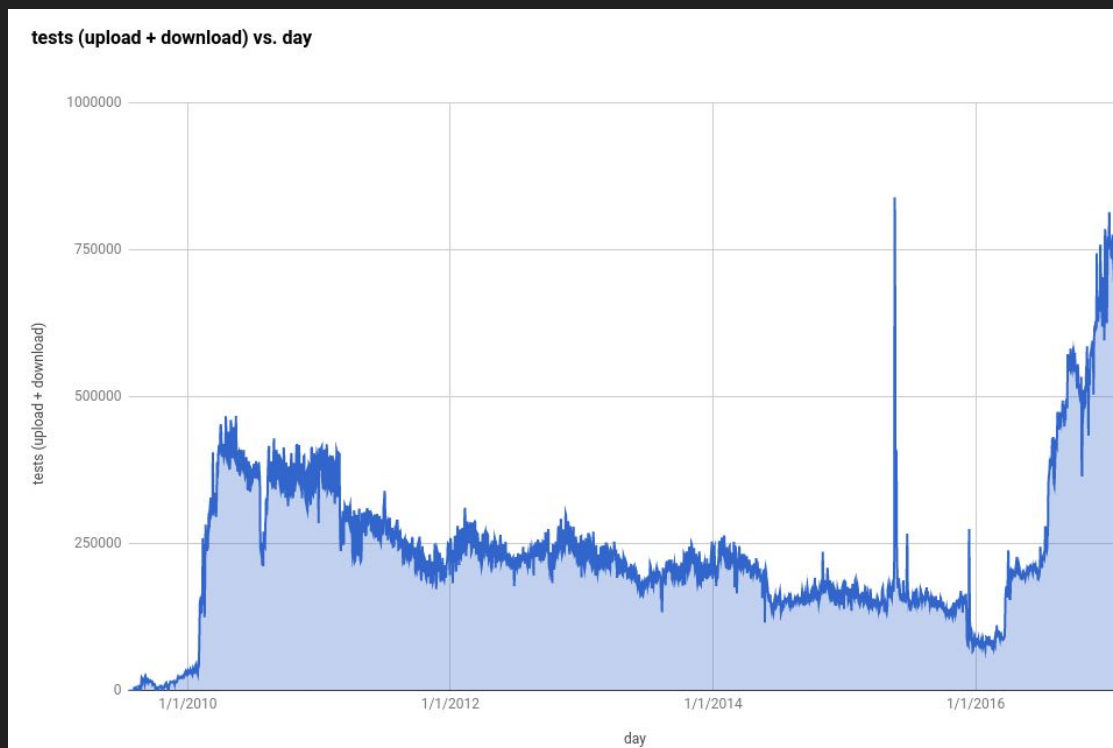

Save the Data

Hundreds of thousands of TCP diagnostic tests each day, and growing

Multiple Petabytes in Google Storage

Multiple Terabyte Google Bigquery DBs

Daily counts from MLab's public BigQuery data.